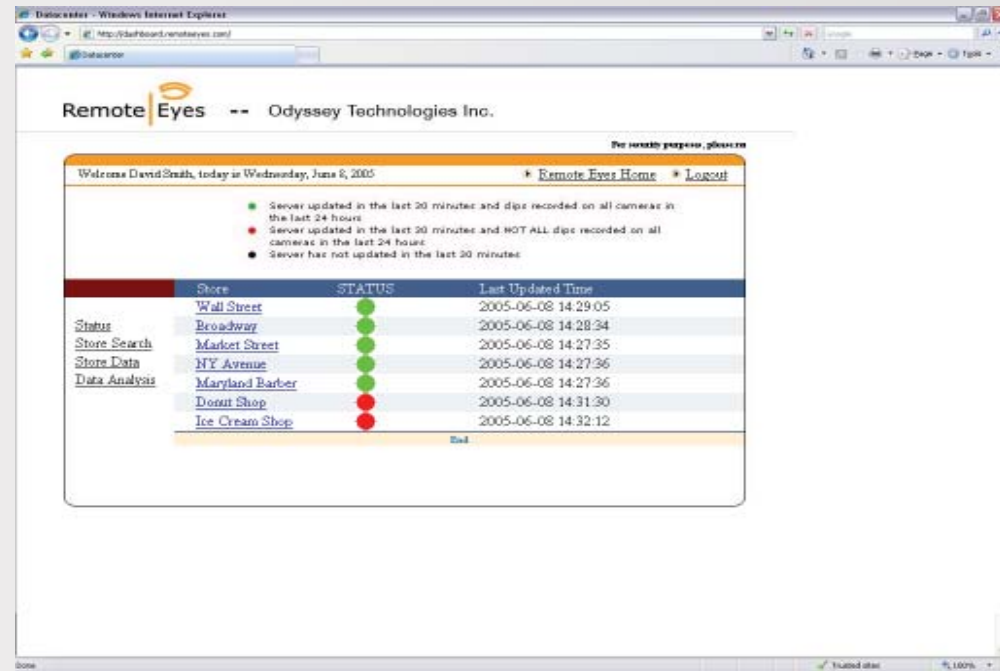

Protect your business, mind your cash flow!

Call today for information about integrating your POS system with Remote Eyes®.

- Micros
- POSiTouch
- Aloha
- Radiant
- Maitre'D
- Future POS
- Focus POS
- Diamond Touch
- Restaurant Manager
- and many more